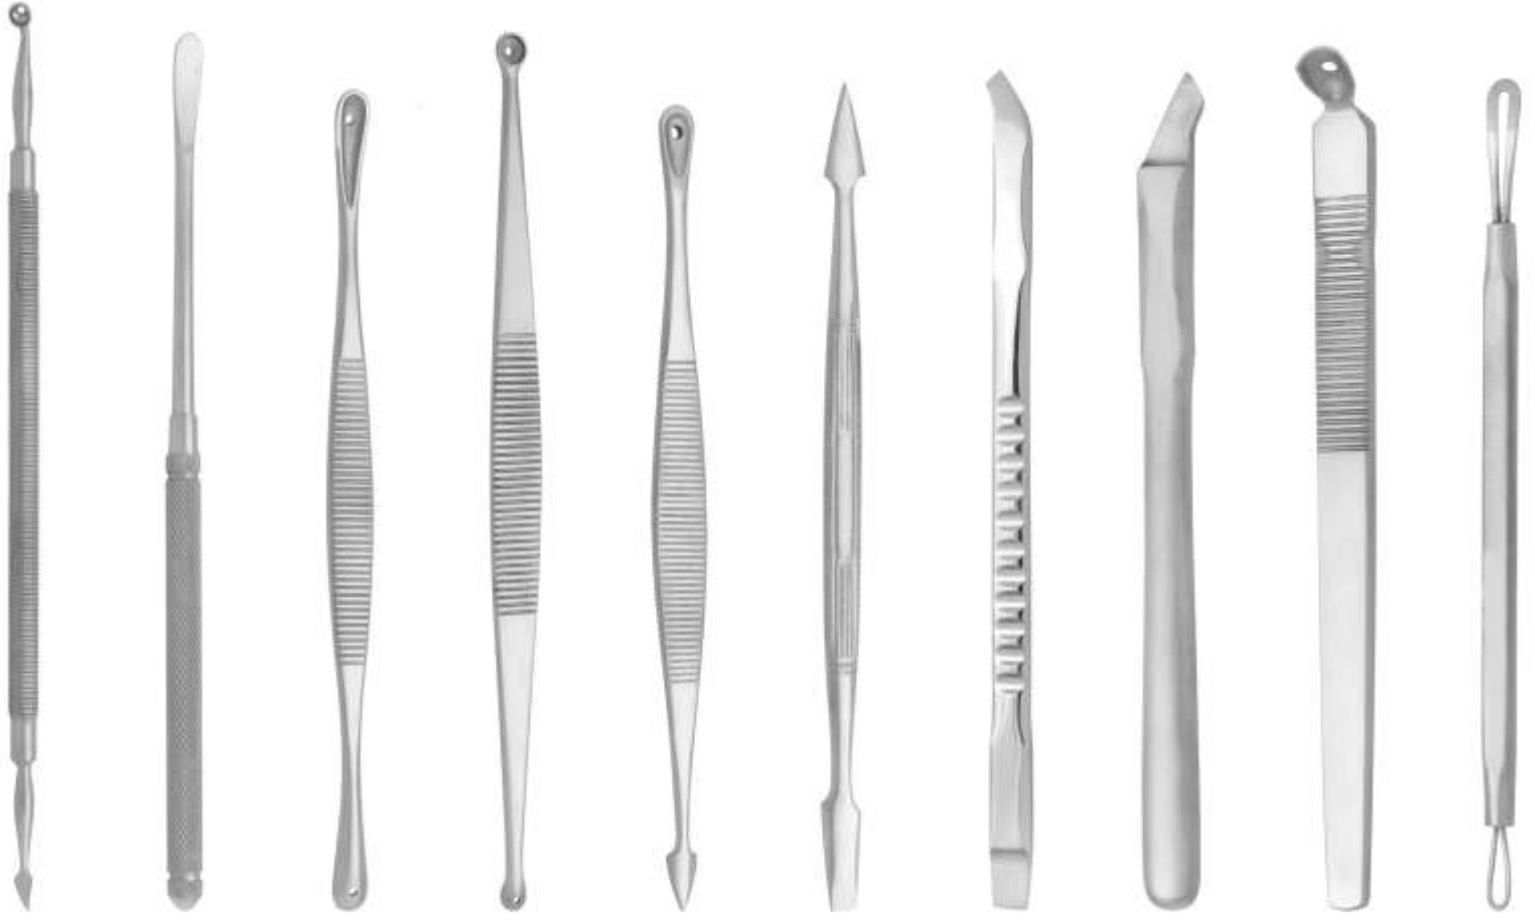

## Pushers And BlackHead Removers

Cuticle Pusher Single Ended	Cuticle Pusher Double Ended	Cuticle Pusher Double Ended	Cuticle Pusher Double Ended	Cuticle Pusher Double Ended	Cuticle Pusher Double Ended	Spatula Double Ended	Lancet and Blackhead Remover Double Ended Reversible Tips	Lancet Double Ended Reversible Tips	Lancet and Blackhead Remover Double Ended Reversible Tips
EAC-136	EAC-137	EAC-138	EAC-139	EAC-140	EAC-141	EAC-142	EAC-143	EAC-144	EAC-145

## Pushers And BlackHead Removers

Cuticle Pusher Double Ended	Spatula Single Ended	Blackhead Remover Single Ended	Blackhead Remover Single Ended	Spatula Double Ended	Cuticle Cutter Single Sided	Cuticle Pusher Double Ended	Cuticle Pusher Double Ended	Cuticle Pusher Double Ended
EAC-146	EAC-147	EAC-148	EAC-149	EAC-150	EAC-151	EAC-152	EAC-153	EAC-154

## Pushers And BlackHead Removers

Lancet and Blackhead Remover Double Ended	Ear Wax Remover	Blackhead Remover Double Ended	Blackhead Remover Double Ended	Lancet and Blackhead Remover	Lancet and Pusher Made From Carbon Steel and Nickle Plated	Cuticle Pusher Double Ended	Cuticle Pusher Single Ended	Nail Scraper	Ear Loop Single Ended
EAC-155	EAC-156	EAC-157	EAC-158	EAC-159	EAC-160	EAC-161	EAC-162	EAC-163	EAC-164